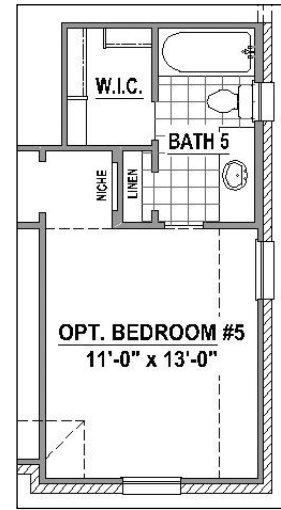

PLAN B823

Elevation A with Stone

Belclaire
H O M E S

ELEVATION A

ELEVATION B WITH STONE

ELEVATION C WITH STONE

Plan B823

4,017 SF

Game Room

Outdoor Living

3-Car Split Garage

Optional Bedroom 5 with Bath 5

Optional Media Room

Optional Wet Bar

Optional Wine Grotto

First
Floor

Second Floor

Optional Bedroom 5 with Bath 5

Optional Media Room

Optional Wet Bar

Optional Wine Grotto