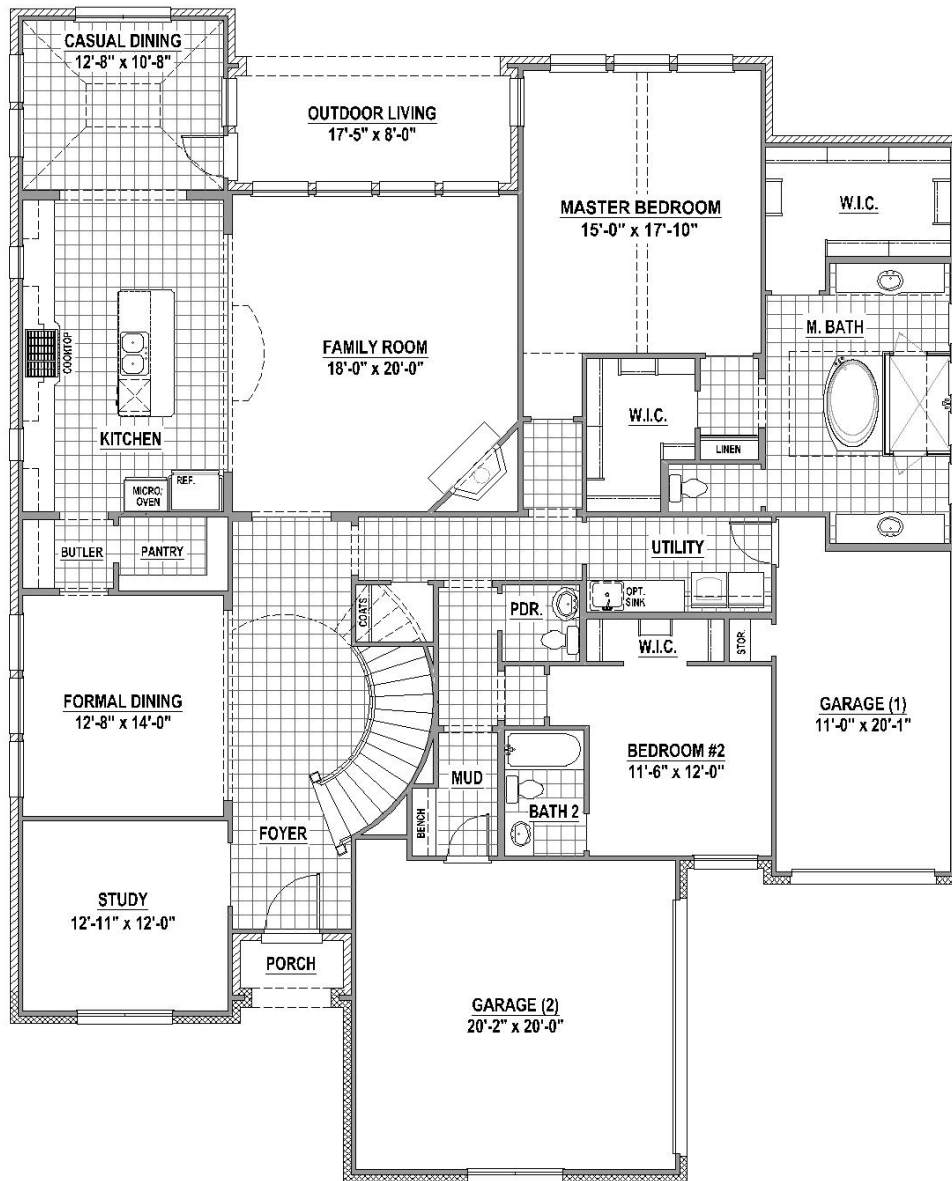

PLAN B823

Elevation A with Stone

Belclaire
H O M E S

ELEVATION A

ELEVATION B WITH STONE

ELEVATION C WITH STONE

Plan B823

4,017 SF

FEATURES:

2 Story

4 Bedrooms

4 Full Baths

2 Powder Baths

Casual Dining

Formal Dining

Study

Game Room

Outdoor Living

3-Car Split Garage

Optional Bedroom 5 with Bath 5

Optional Media Room

Optional Wet Bar

Optional Wine Grotto

First
Floor

Second Floor

Optional Bedroom 5 with Bath 5

Optional Media Room

Optional Wet Bar

Optional Wine Grotto