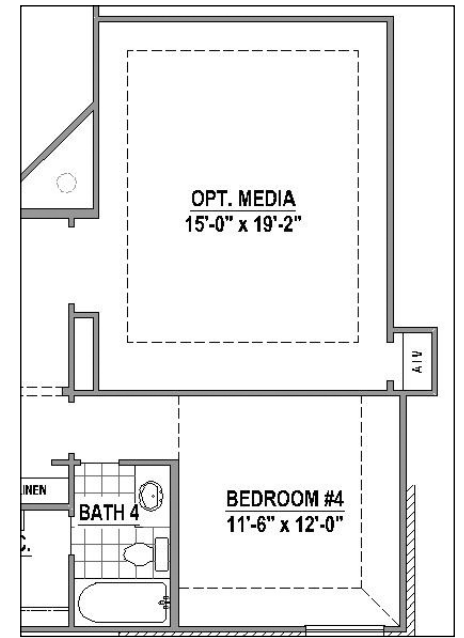

PLAN B823

Elevation A with Stone

Belclaire
H O M E S

ELEVATION A

ELEVATION B WITH STONE

ELEVATION C WITH STONE

Plan B823

4,017 SF

FEATURES:

2 Story

4 Bedrooms

4 Full Baths

2 Powder Baths

Casual Dining

Formal Dining

Study

Game Room

Outdoor Living

3-Car Split Garage

Optional Bedroom 5 with Bath 5

Optional Media Room

Optional Wet Bar

Optional Wine Grotto

First
Floor

Second Floor

Optional Bedroom 5 with Bath 5

Optional Media Room

Optional Wet Bar

Optional Wine Grotto