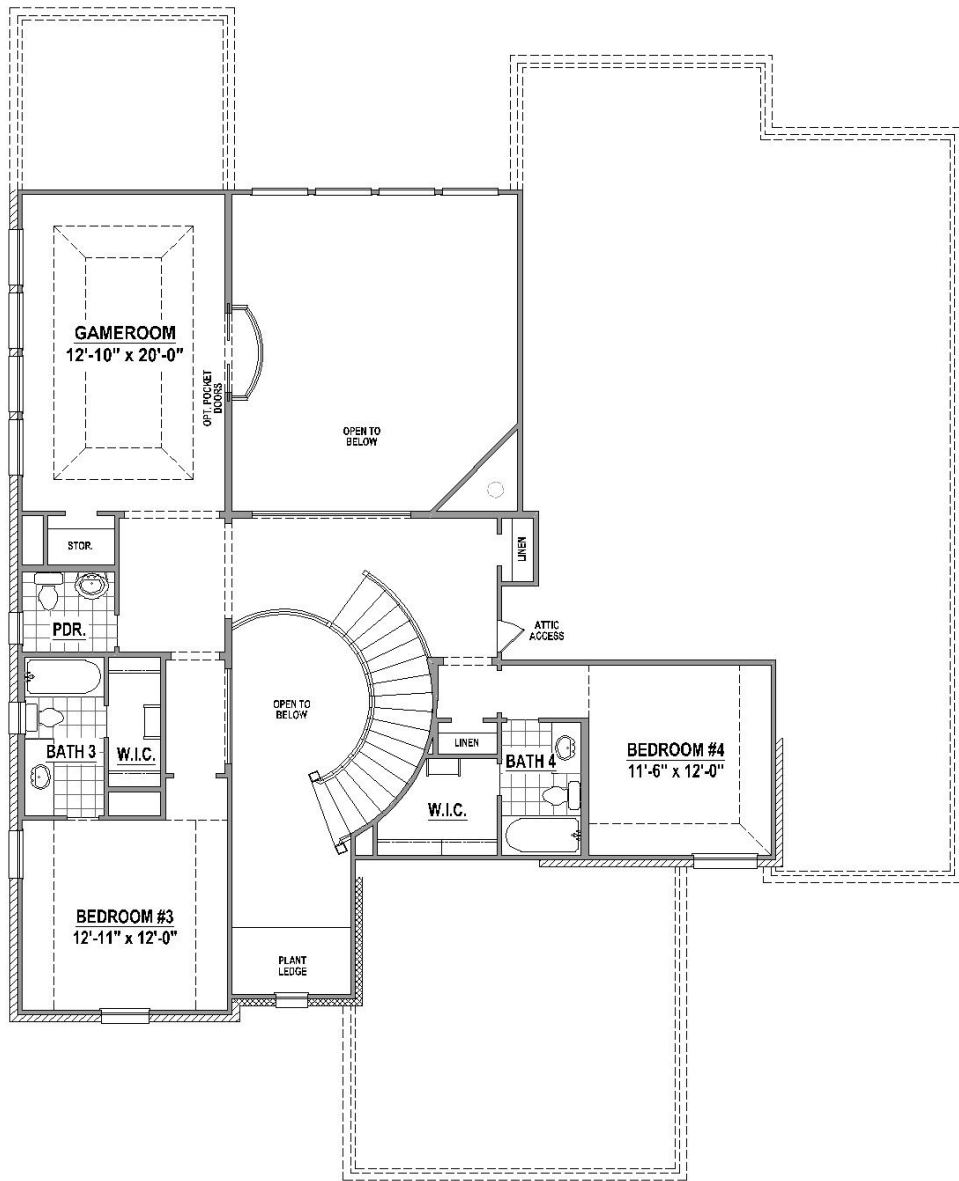

PLAN B823

Elevation A with Stone

Belclaire
H O M E S

ELEVATION A

ELEVATION B WITH STONE

ELEVATION C WITH STONE

Plan B823

4,017 SF

FEATURES:

2 Story

4 Bedrooms

4 Full Baths

2 Powder Baths

Casual Dining

Formal Dining

Study

Game Room

Outdoor Living

3-Car Split Garage

Optional Bedroom 5 with Bath 5

Optional Media Room

Optional Wet Bar

Optional Wine Grotto

First
Floor

Second Floor

Optional Bedroom 5 with Bath 5

Optional Media Room

Optional Wet Bar

Optional Wine Grotto